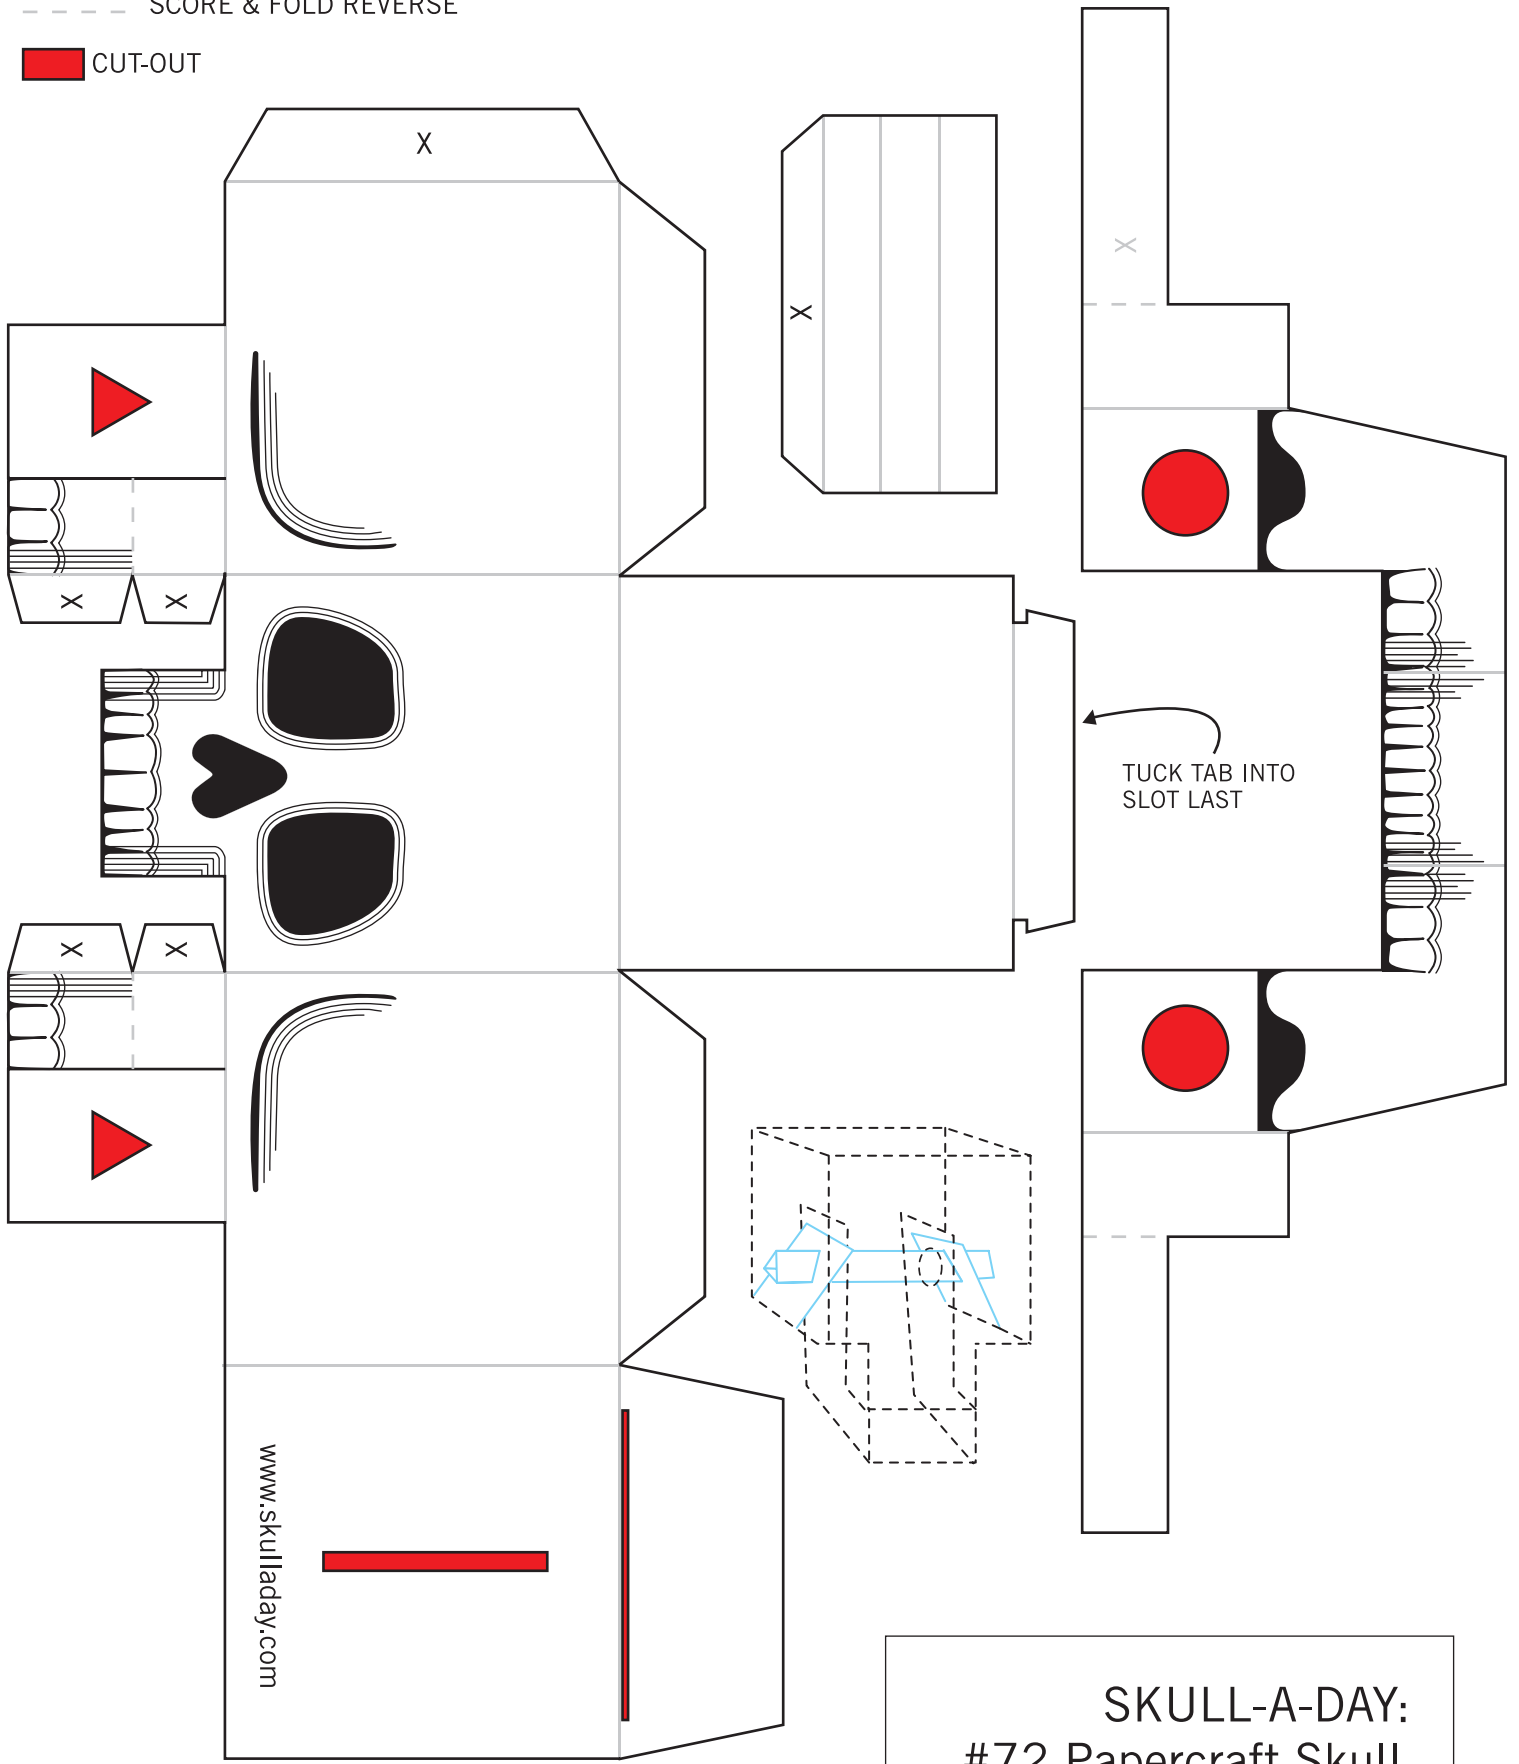

- CUT
- SCORE & FOLD
- - - SCORE & FOLD REVERSE
- CUT-OUT

- X GLUE/DOUBLE-SIDED TAPE
- X GLUE/DOUBLE-SIDED TAPE REVERSE

**SKULL-A-DAY:**  
**#72 Papercraft Skull**  
[www.skulladay.com](http://www.skulladay.com)